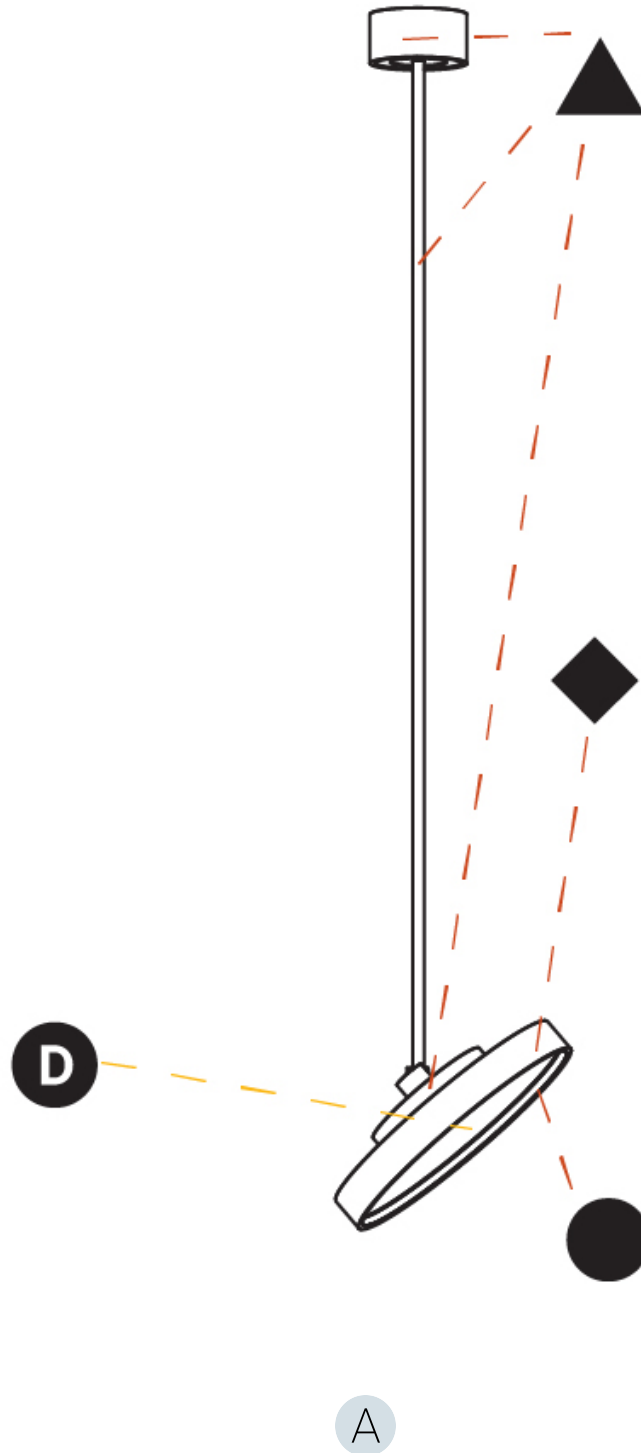

SIGN DIVA FLEX KORONA SUSPENSION

A30864-

PROJECT _____

TYPE _____

SPECIFIER _____

QUANTITY _____

DATE _____