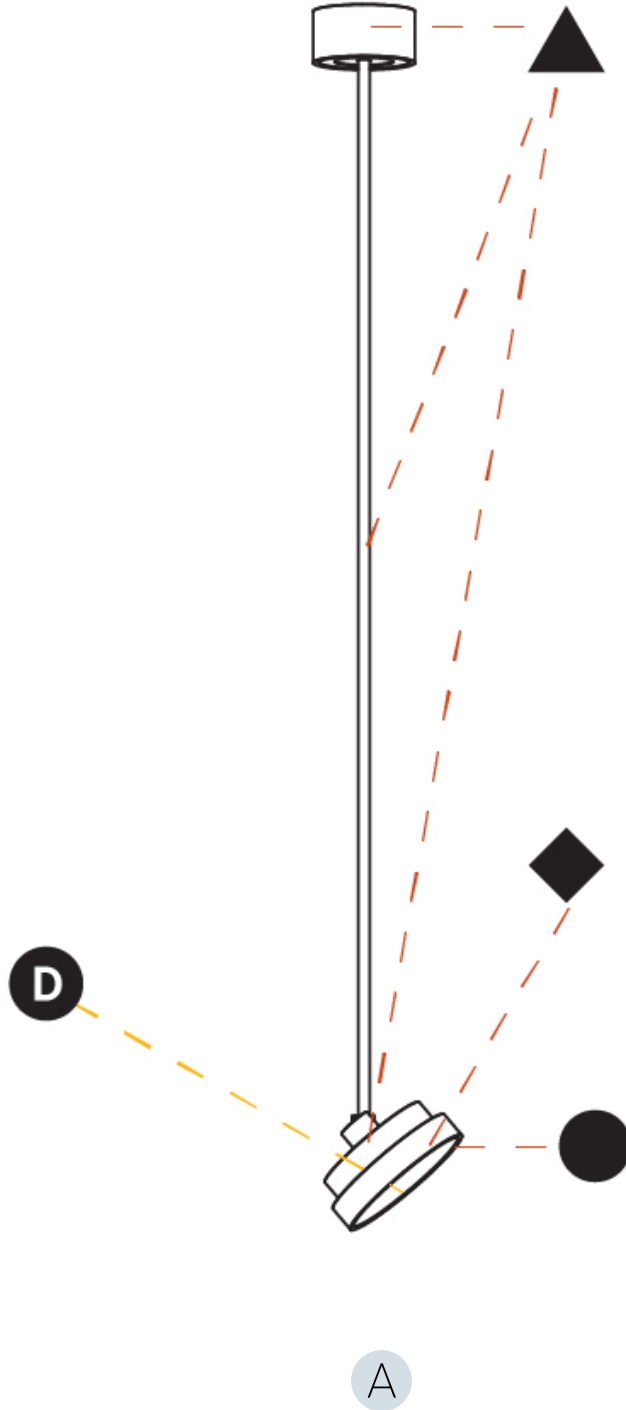

SIGN DIVA FLEX KORONA SUSPENSION

A30862-

PROJECT
TYPE
SPECIFIER
QUANTITY
DATE